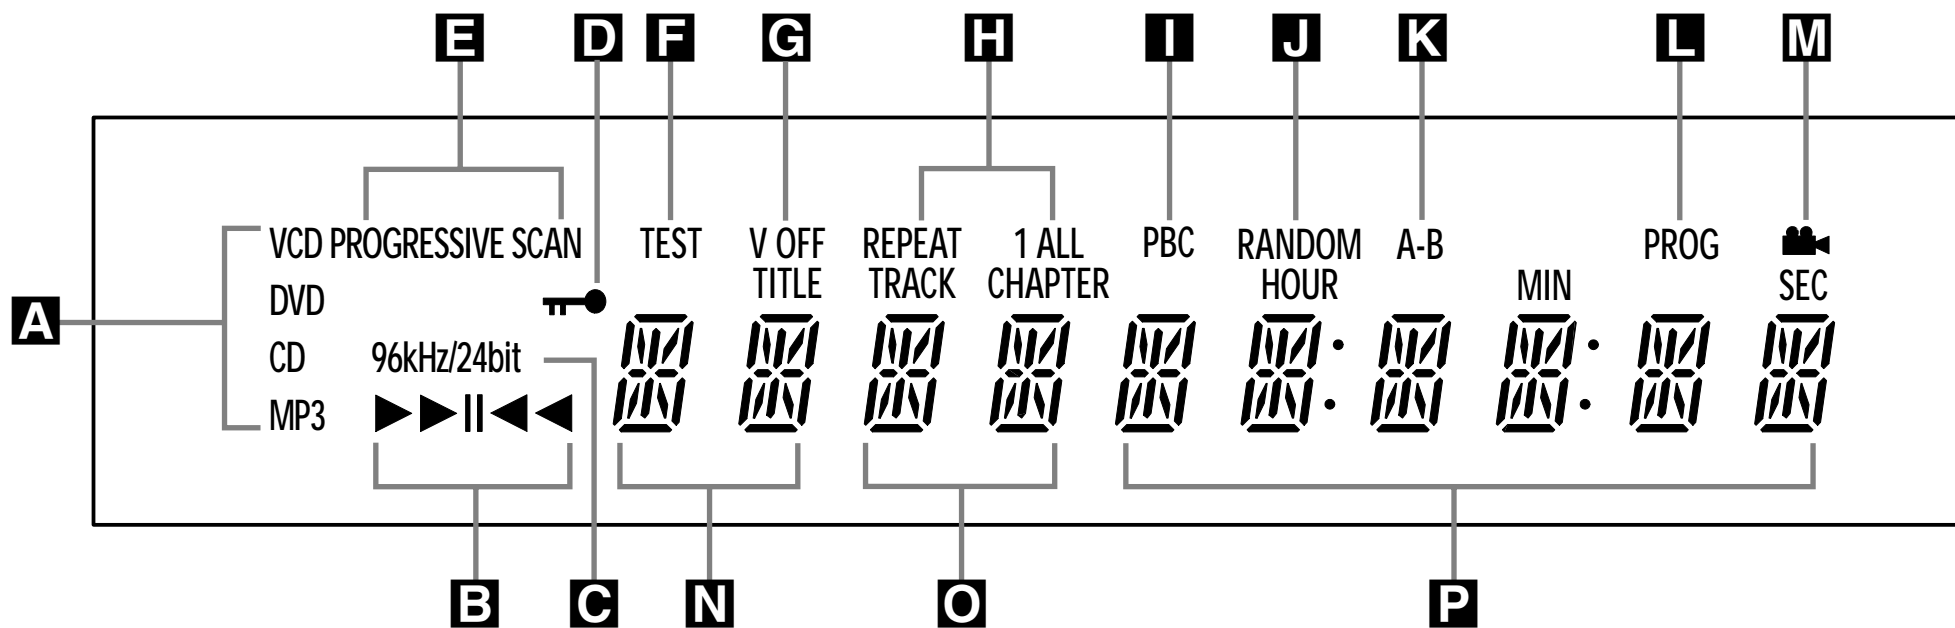

# DVD 25 FRONT-PANEL INFORMATION DISPLAY

**A** Disc-Type Indicators

**B** Playback-Mode Indicators

**C** 96kHz/24-Bit Indicator

**D** Parental Lock Indicator

**E** Progressive Scan Indicator

**F** Test Indicator

**G** V-OFF Indicator

**H** Repeat Indicator

**I** VCD Playback Control Indicator

**J** Random Indicator

**K** A-B Repeat Indicator

**L** Program Indicator

**M** Angle Indicator

**N** Title Indicators

**O** Chapter/Track Number Indicators

**P** Time Indicators